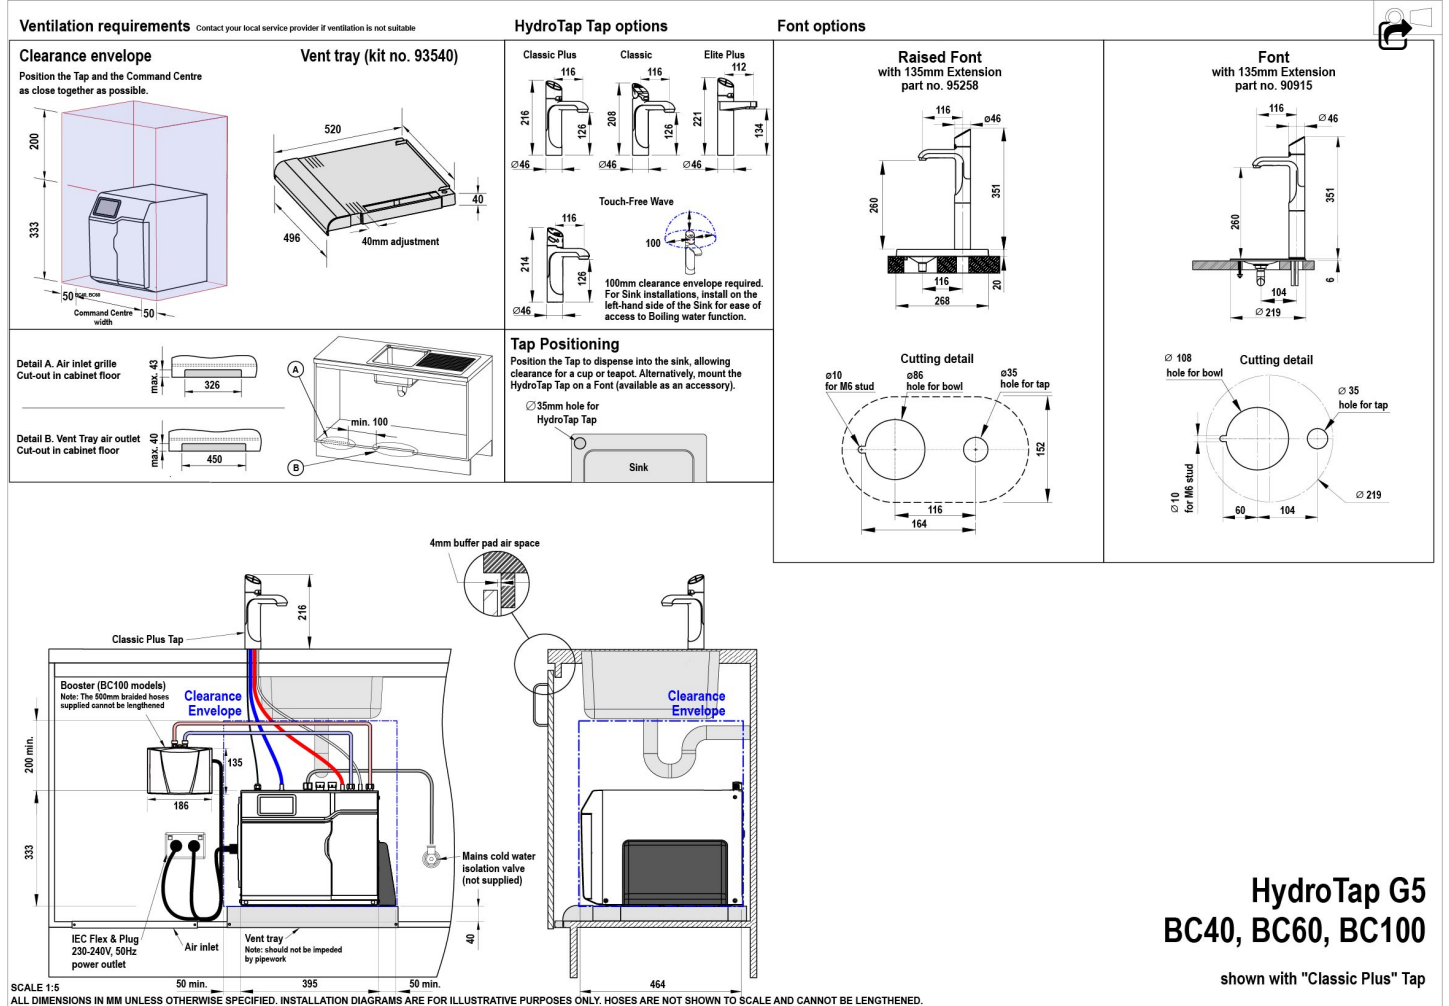

Installation Requirements

1. Installation and connection of your Zip HydroTap must be carried out by a qualified person, observing national and local regulations. 2. You will require suitable mains electrical and drinking water connections, plus waste water drainage all within 1.5 metres of the product. 3. HydroTap is air-cooled so discrete cabinetry cut-outs are required for ventilation. 4. Installation on most bench tops is straightforward however some stone bench tops may require a specialised cutting service. 5. If you live in a hard water area, we recommend installation of a Zip scale filtration kit. 6. Installation by Zip Professional Service can be arranged with a phone call or through www.zipwater.com

Installation Detail

BK12 HydroTap G5 v1 01 03 21 BC40 BC60

HydroTap G5
BC40, BC60, BC100

shown with "Classic Plus" Tap